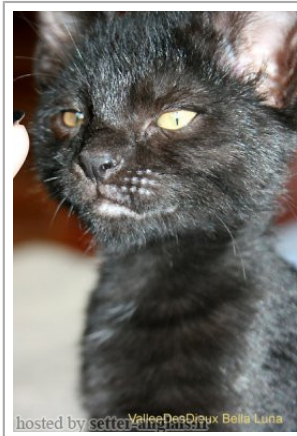

**BELLA LUNA DE LA VALLEE DES DIEUX**

2014-07-03 (F) TICA-A2P070314002  
 Kind: Hybrid  
 Kennel

hosted by [sette](#) [ValleeDesDieux Bella Luna](#)

Father <b>AMADEUS MY BLACK DIAMANT</b> 0201-04-18 (M) TICA-01T041813043 	unknown	unknown	unknown
		unknown	unknown
	unknown	unknown	unknown
		unknown	unknown
Mother <b>GOBSGOBBLINS GODDESS DIANA</b> 2012-10-05 (F) B2P100512003 	<b>LINING WOLFIE</b> 2010-07-14 (M) TICA-A1P070410089 	<b>FATHER OF HOPE AND WOLFIE UNKNOWN</b> (M) NO-REGISTRATION unknown	
		<b>EVE HAVAH</b> 2009-06-16 (F) TICA01T061609075 	unknown
	<b>OPOSSUM ROAD KILL</b> 2010-09-09 (F) TICA-01T090110042 	<b>FATHER OF OPIE AND HILLBILLY UNKNOWN</b> (M) NO-REGISTRATION1 unknown	
		<b>MOTHER OF OPIE AND HILLBILLY UNKNOWN</b> (F) NO-REGISTRATION2 unknown	
		unknown	
		unknown	

Breeder: Christine Auverdin Boulanger / Owner: Christine Auverdin Boulanger  
 HYBRID BLACK NORMAL COAT  
 Chip : 250269810276346

Note: data are entered by members. There is no guarantee about accuracy of data.